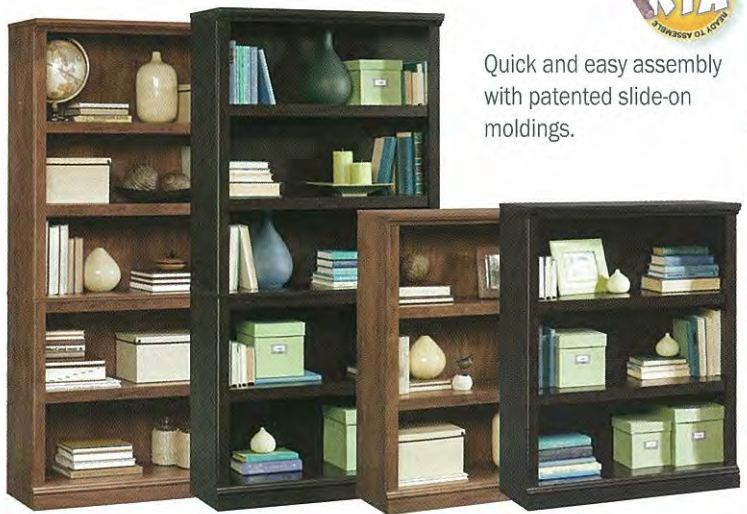

**C HERITAGE HILL OPEN BOOKCASE & LATERAL FILE CABINET**

3 adjustable shelves Classic Cherry finish. 29-3/4"W x 13"D x 71-1/4"H. 79 lbs. (41 kg.)  
**102795 (2795)** ♦ ..... \$265.00 ea  
**102792 (2792)** ♦ w/doors ..... \$335.00 ea

Top drawer locks for secure storage. Classic Cherry finish. 30-1/8"W x 20-1/2"D x 30-1/8"H. 100 lbs. (45 kg.)  
**102702** ♦ \$380.00 ea

**E HERITAGE HILL HUTCH**

Optional Hutch attaches to 404944

Computer Credenza. Two framed, safety-tempered glass doors. Two adjustable shelves. Cubbyhole storage. Classic Cherry finish. 59"W x 13"D x 41-1/8"H. 88 lbs. (40 kg.)  
**404975** ..... \$400.00 ea

**OPEN BOOKCASES**

Quick and easy assembly with patented slide-on moldings.

- Jamocho Wood finish.**
- F** 5-shelf, three adjustable. 35-1/4"W x 13-1/4"D x 69-3/4"H. 88 lbs. (40 kg.)  
**410375** ..... \$238.00 ea
  - G** 3-shelf, two adjustable. 35-1/4"W x 13-1/4"D x 43-3/4"H. 59 lbs. (27 kg.)  
**410373** ..... \$177.00 ea
- Rustic Oiled Oak finish.**
- H** 5-Shelf, Three adjustable. 35-1/4"W x 13-1/4"D x 69-3/4"H. 88 lbs. (40 kg.)  
**410367** ..... \$238.00 ea
  - I** 3-Shelf, two adjustable. 35-1/4"W x 13-1/4"D x 43-3/4"H. 59 lbs. (27 kg.)  
**410372** ..... \$177.00 ea