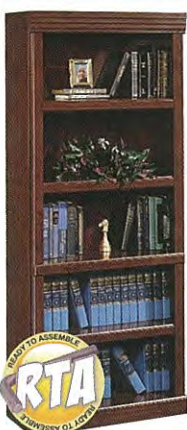

110799 (799-230) ♦ .....\$211.00 ea

**F MULTIMEDIA STORAGE CABINET**

Doors swing open 180 degrees for easy access. Six adjustable shelves.

Holds up to 140 VHS tapes, 276 DVDs or 348 CDs. Antiqued Paint finish with Caramel Birch accents. 24-1/8"W x 14-7/8"D x 38-3/4"H. 67 lbs. (30 kg.)

402652 .....\$244.00 ea

**A HERITAGE HILL EXECUTIVE OFFICE DESK**

Flip-down drawer front that reveals a slide-out keyboard/mouse shelf with metal runners and safety stops. Three file drawers hold letter, legal or European size hanging files. Two file drawers on left lock for security. Two small drawers feature metal runners with safety stops. Black melamine top is heat, stain and scratch-resistant. Quick and easy assembly with patented T-slot drawer system. Classic Cherry finish. 64-3/4"W x 30"D x 30-1/8"H. 187 lbs. (84 kg.)  
**402159** ♦ ..... \$740.00 ea

**B HERITAGE HILL COMPUTER CREDENZA**

Pull-out laptop/keyboard drawer with flip-down front features full extension slides and power strip with three outlets for convenient electrical access. Small drawer features metal runners and safety stops. Lower drawer with two faux fronts features full extension slides and holds letter-size hanging files. Storage area behind door holds vertical CPU tower and has an adjustable shelf. Desk top has grommet hole for electrical cord access. Classic Cherry finish. 59-1/8"W x 20-1/2"D x 30-1/8"H. 129 lbs. (63 kg.)  
**404944** ..... \$495.00 ea

**C HERITAGE HILL OPEN BOOKCASE & LATERAL FILE CABINET**

3 adjustable shelves Classic Cherry finish. 29-3/4"W x 13"D x 71-1/4"H. 79 lbs. (41 kg.)  
**102795 (2795)** ♦ ..... \$265.00 ea  
**102792 (2792)** ♦ w/doors ..... \$335.00 ea